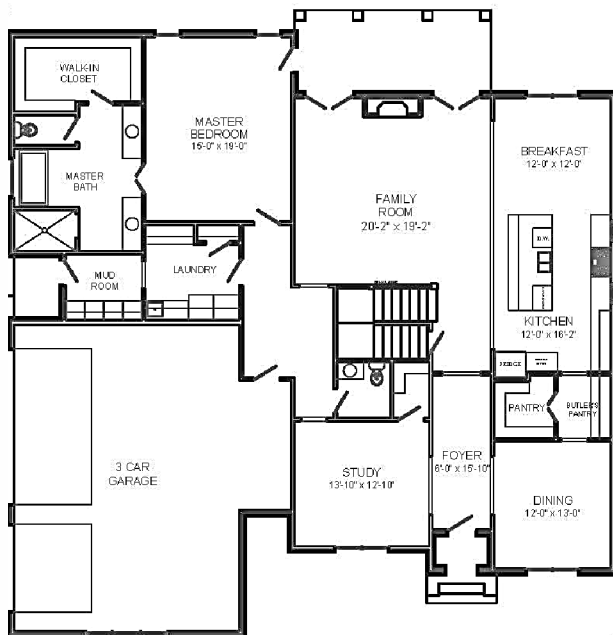

Haley A

3877 SQFT

- 4 Beds
- 3.5 Baths
- Study
- Large Bonus Room
- Formal dining room
- Mud Room
- 3 Car garage
- Open concept living
- Floored storage space

The elevations and floor plans contained herein are not to scale and are graphic illustrations for marketing purposes only. Actual floor plans and all materials may vary prior to or during construction. Some features shown may be optional. The builder reserves the right to substitute materials and components of similar quality, and or change features, options, and architectural details without prior notice. Accordingly, neither these materials, nor any communication made or given in connection with these materials may be deemed to constitute any representation of warranty, contract, or guarantee or may otherwise be relied upon by any person or entity unless conveyed in written form.