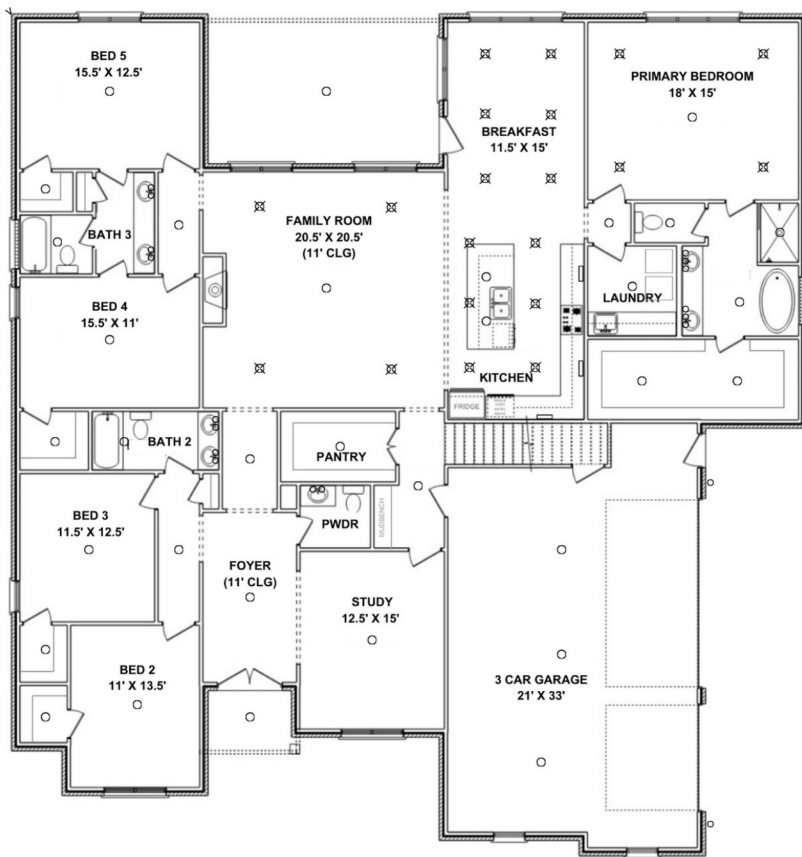

Clay

3686 SQFT

INCLUDED FEATURES

- 11' CEILING IN FOYER & FAMILY ROOM
- GLASS FRONT WALL IN PRIMARY SHOWER
- SINGLE OVEN, MICROWAVE ABOVE
- TRIMMED ACCENT WALL IN STUDY ON WALL SHARED WITH GARAGE

UPGRADE OPTIONS

- DOUBLE OVENS WITH SEPARATE MICROWAVE (MICROWAVE TO MOVE NEXT TO DOUBLE OVENS)
- TRIMMED ACCENT WALLS IN FOYER
- VAULTED CEILING IN FAMILY ROOM